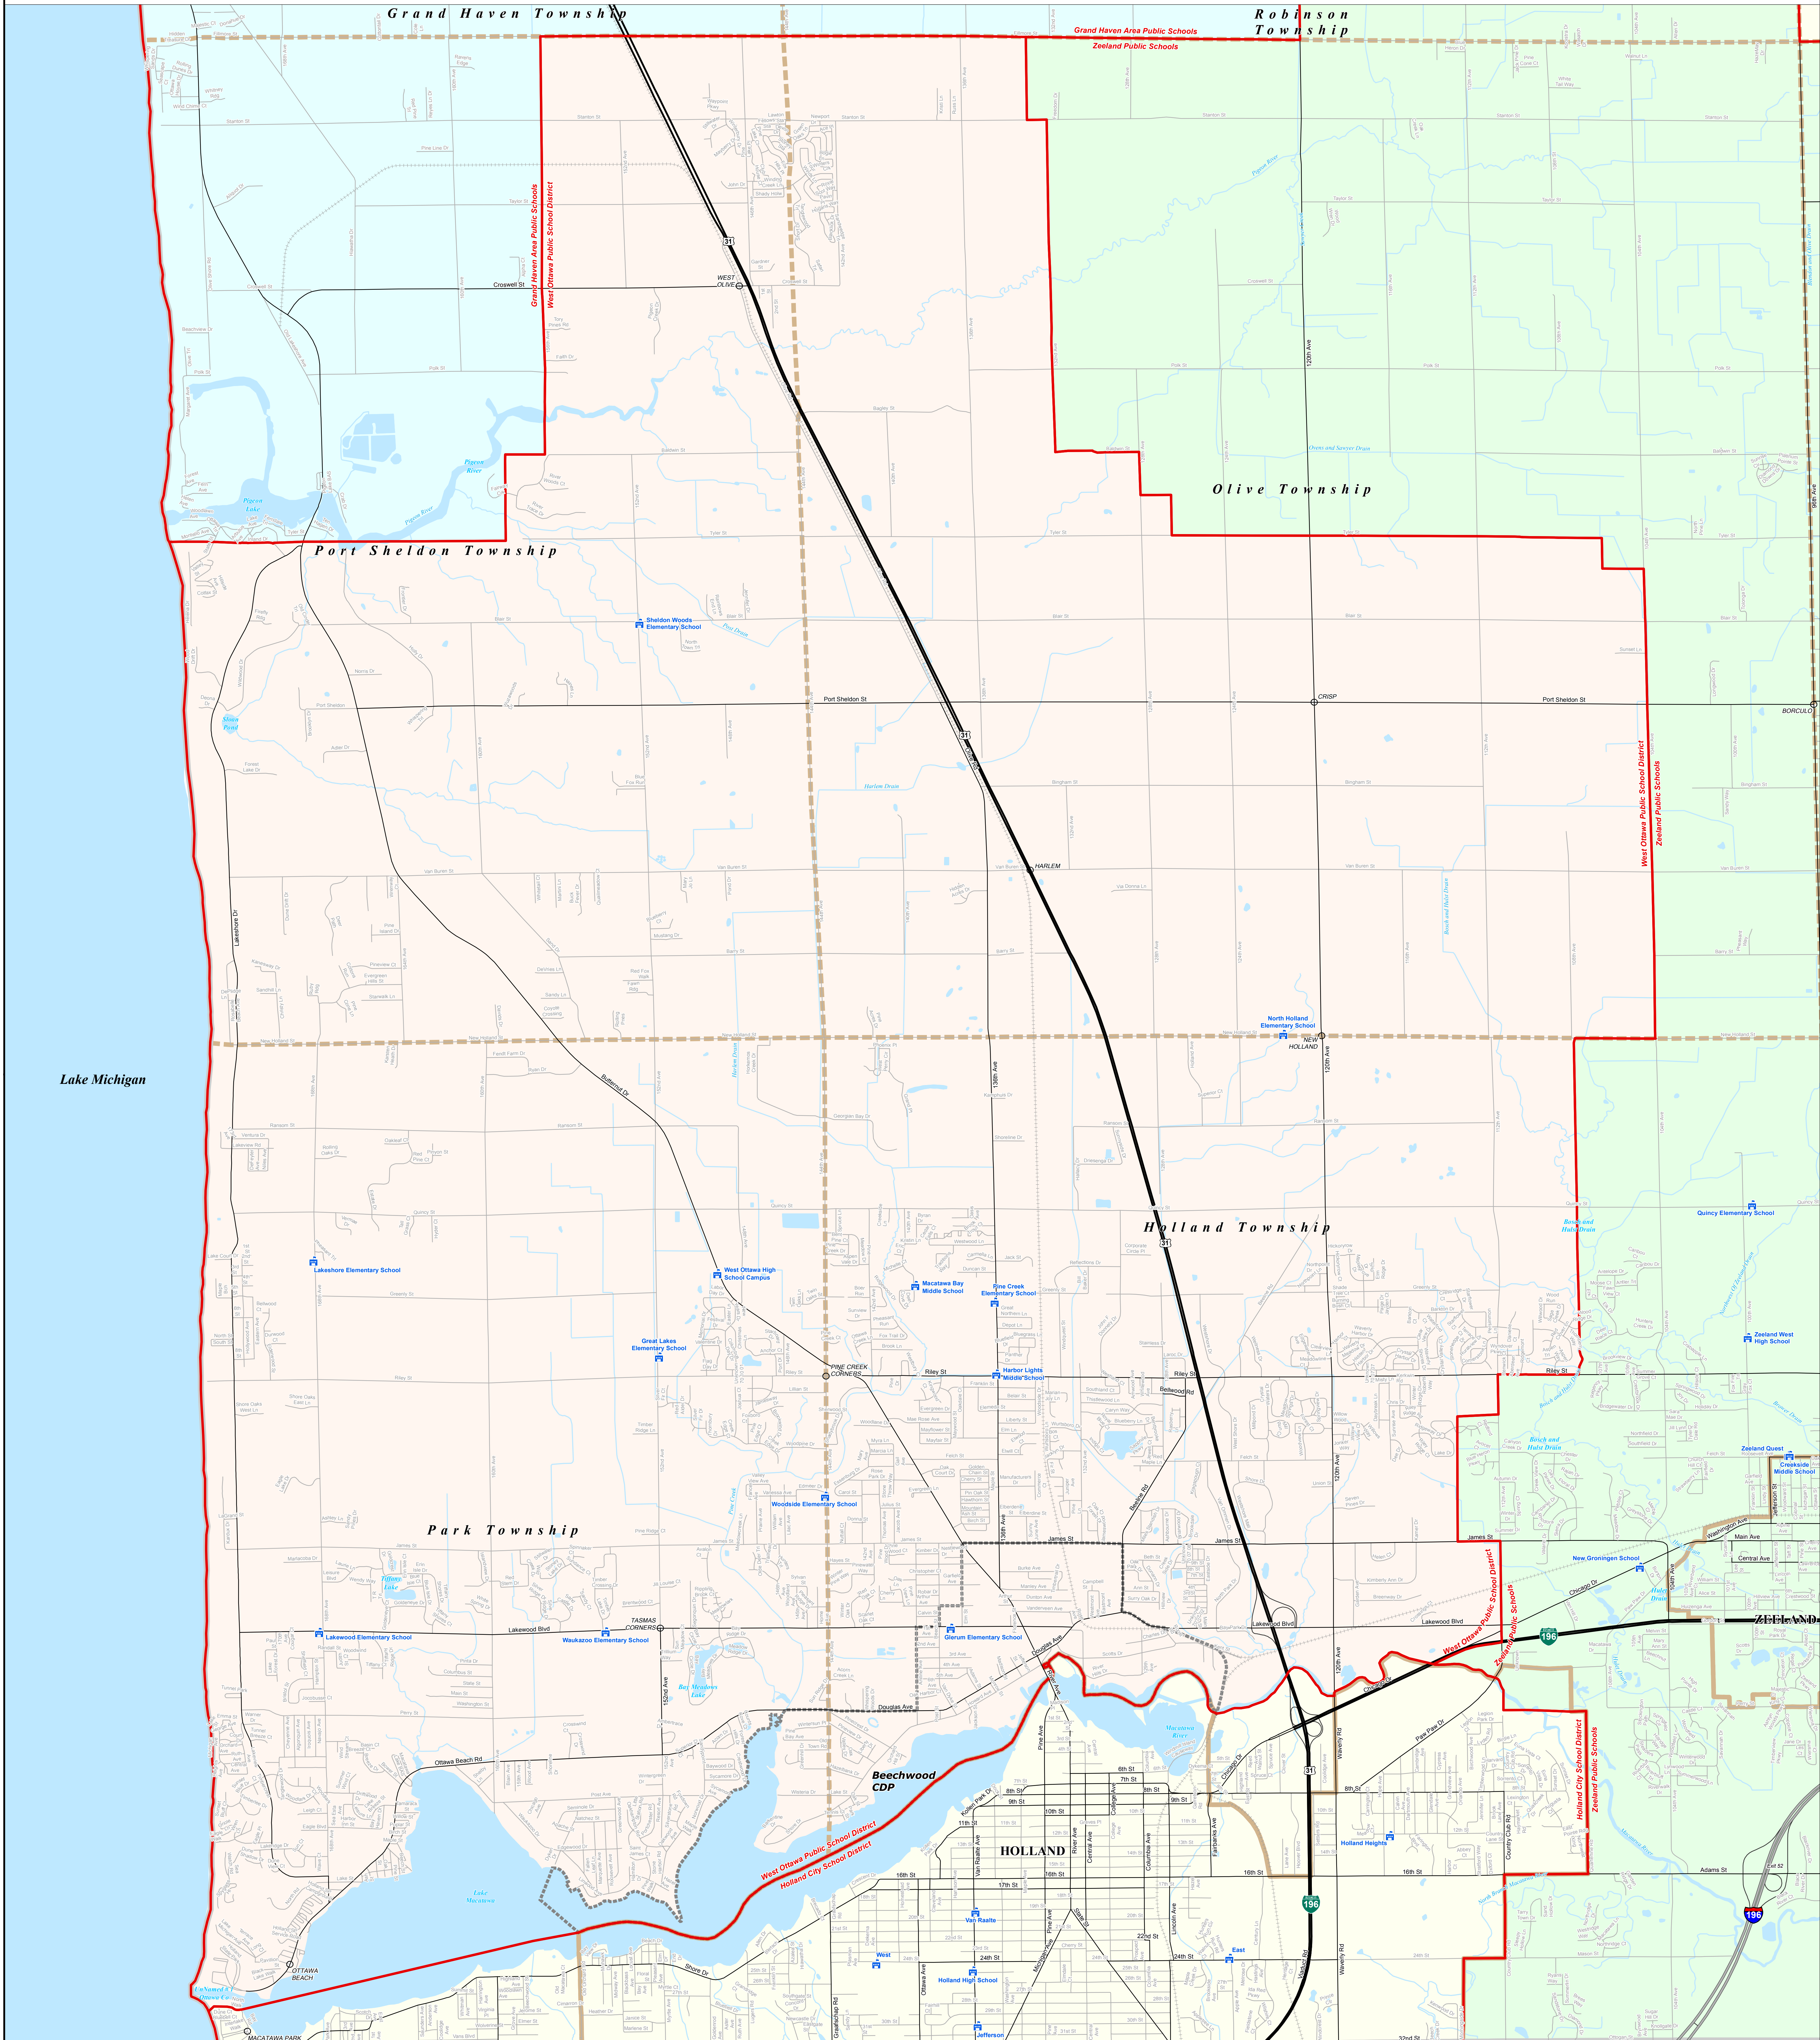

WEST OTTAWA PUBLIC SCHOOL DISTRICT

Ottawa Area ISD

0 0.25 0.5 1 Miles

*Note: Non K-12 School Districts identified with Asterisk (*) in Name

11/14/13

Legend	
School District	Unincorporated Place
County	School
City	Water Feature
Township	River, Stream, or Drain
Village	Freeway
Census Designated Place	Primary Road
	Local Road
	Railroad

Source: Michigan Geographic Framework, v13a